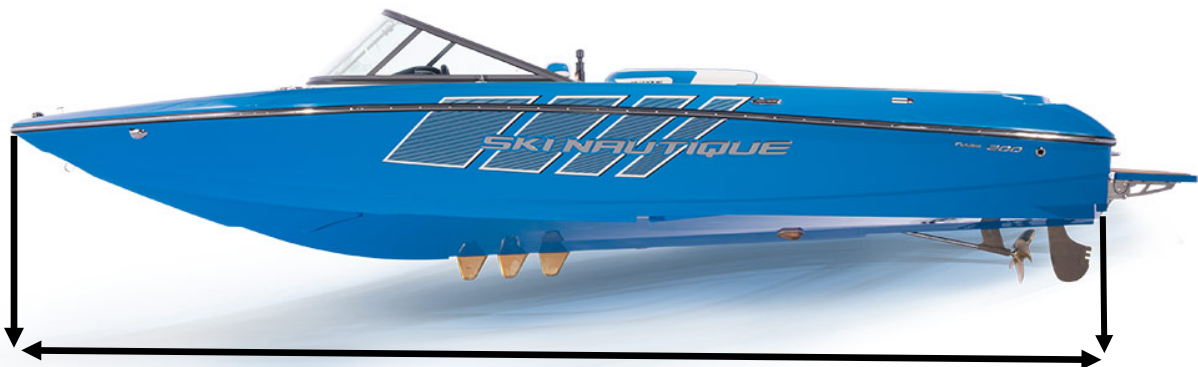

Canyon Lake POA Boat Measurement Guideline

The boats pictured below are for measurement reference only.

Nautique Wakeboard

MEASURE CENTER HULL LINE FROM BOW TO STERN USING DROP-LINE

Nautique Ski

MEASURE CENTER HULL LINE FROM BOW TO STERN USING DROP-LINE

Yamaha Jet Boat

MEASURE CENTER HULL LINE FROM BOW TO STERN USING DROP-LINE

Bayliner

MEASURE CENTER HULL LINE FROM BOW TO STERN USING DROP-LINE

Tracker Bass

MEASURE CENTER HULL LINE FROM BOW TO STERN USING DROP-LINE

Pontoon Boats

MEASURE FROM FRONT OF SURFACE DECK TO BACK EXCLUDING THE PONTOONS