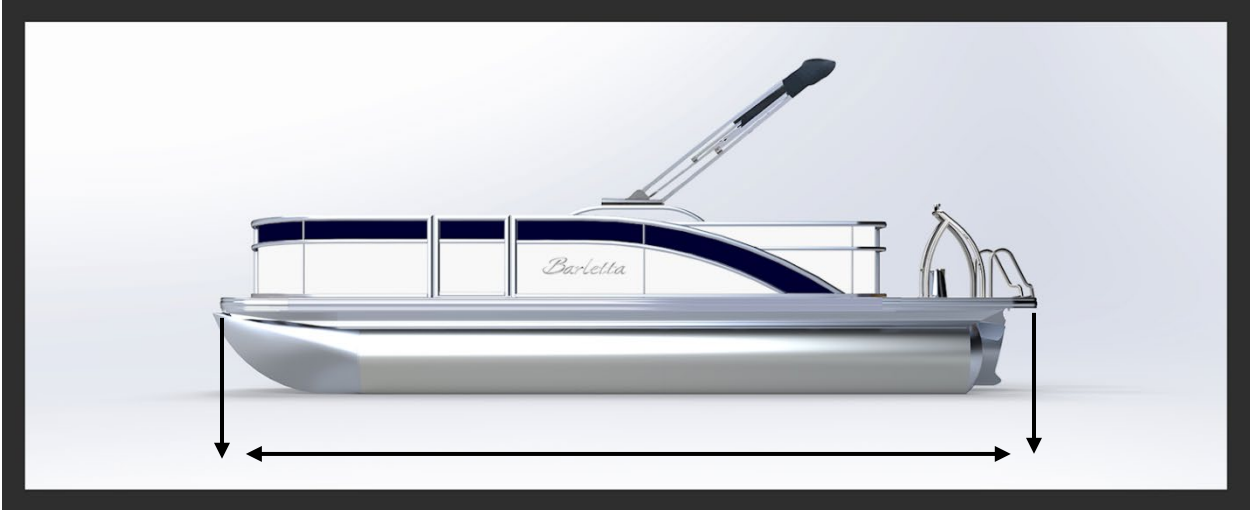

Canyon Lake POA Boat Measurement Guideline

The boats pictured below are for measurement reference only.

Nautique Wakeboard

MEASURE CENTER HULL LINE FROM BOW TO STERN USING DROP-LINE

Nautique Ski

MEASURE CENTER HULL LINE FROM BOW TO STERN USING DROP-LINE

Yamaha Jet Boat

MEASURE CENTER HULL LINE FROM BOW TO STERN USING DROP-LINE

Bayliner

MEASURE CENTER HULL LINE FROM BOW TO STERN USING DROP-LINE

Tracker Bass

MEASURE CENTER HULL LINE FROM BOW TO STERN USING DROP-LINE

Pontoon Boats

MEASURE FROM FRONT OF SURFACE DECK TO BACK EXCLUDING THE PONTOONS